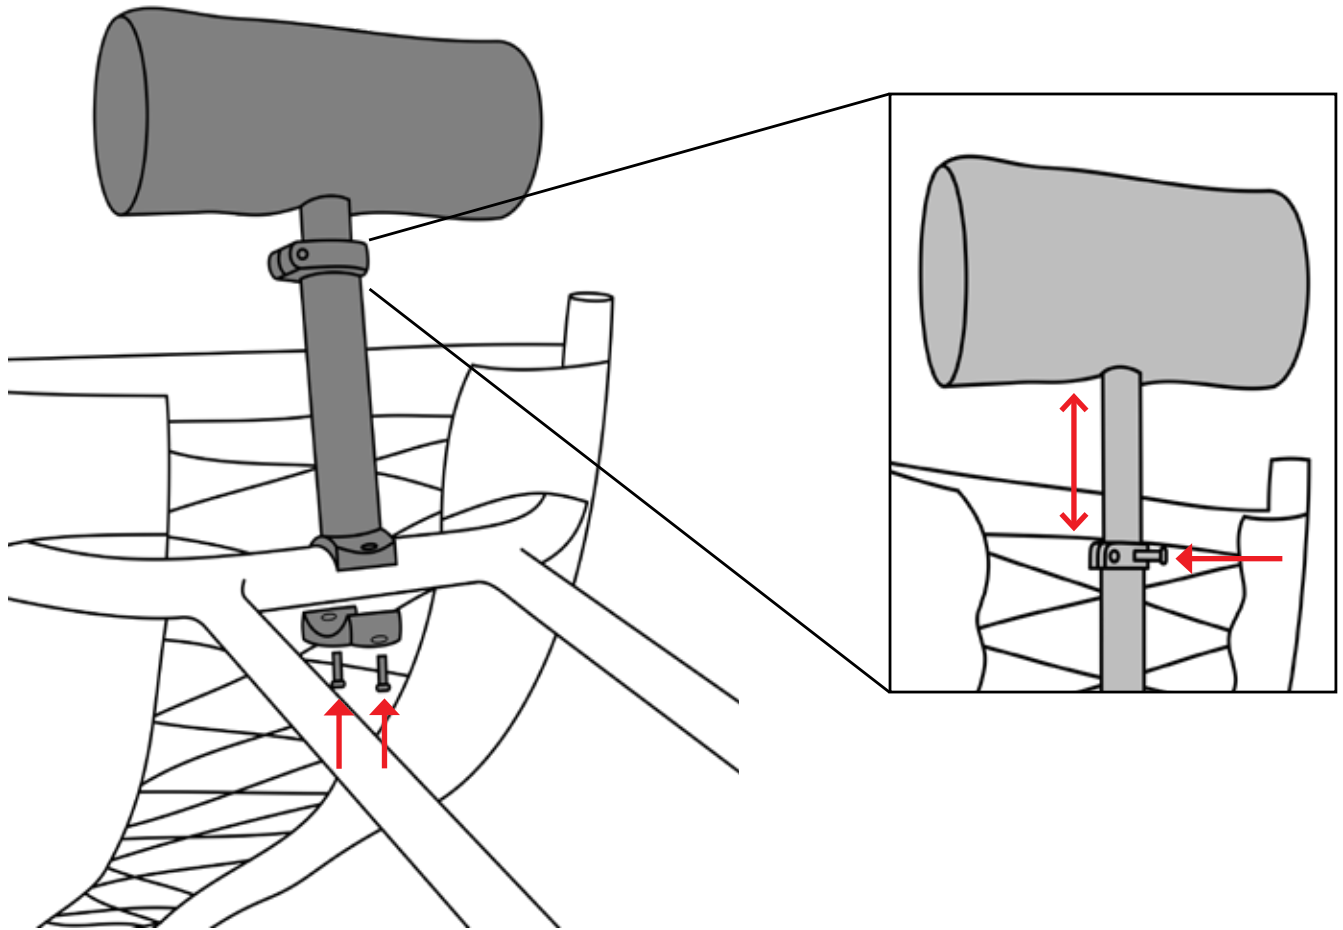

Aero Head Rest (GS600018)

Mount the head rest and head rest clamp onto the seat frame - do not completely tighten bolts. Adjust the head rest to the desired height via the head rest collar bolt. Fine tune head rest angle and tighten clamp bolts.