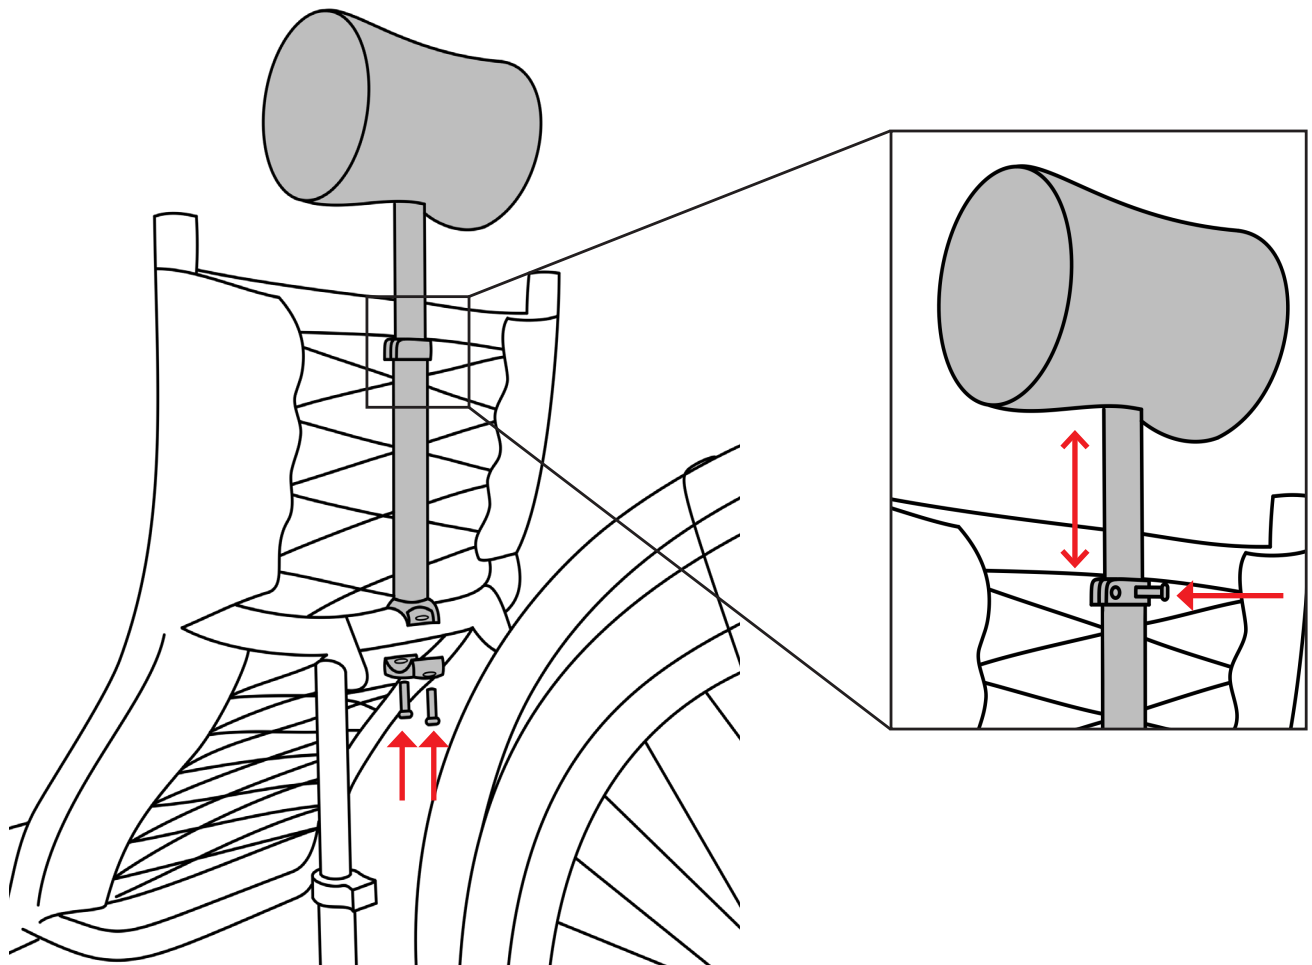

## Magnum Head Rest (GS600017)

Mount the head rest and head rest clamp onto the seat frame - do not completely tighten bolts. Adjust the head rest to the desired height via the head rest collar bolt. Fine tune head rest angle and tighten clamp bolts.