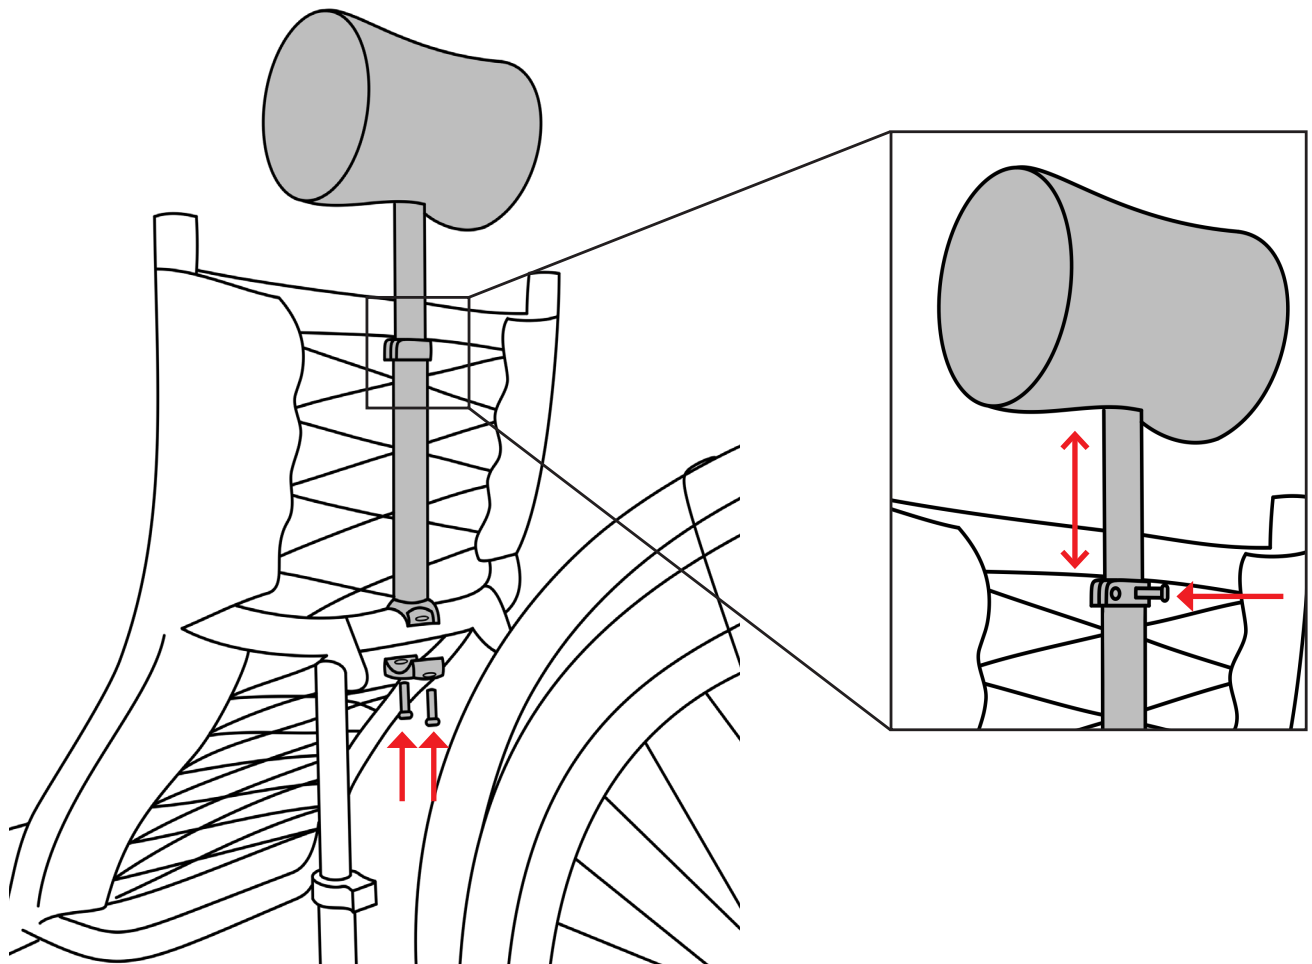

## GT Head Rest (GS600020)

Mount the head rest and head rest clamp onto the seat frame - do not completely tighten bolts. Adjust the head rest to the desired height via the head rest collar bolt. Fine tune head rest angle and tighten clamp bolts.